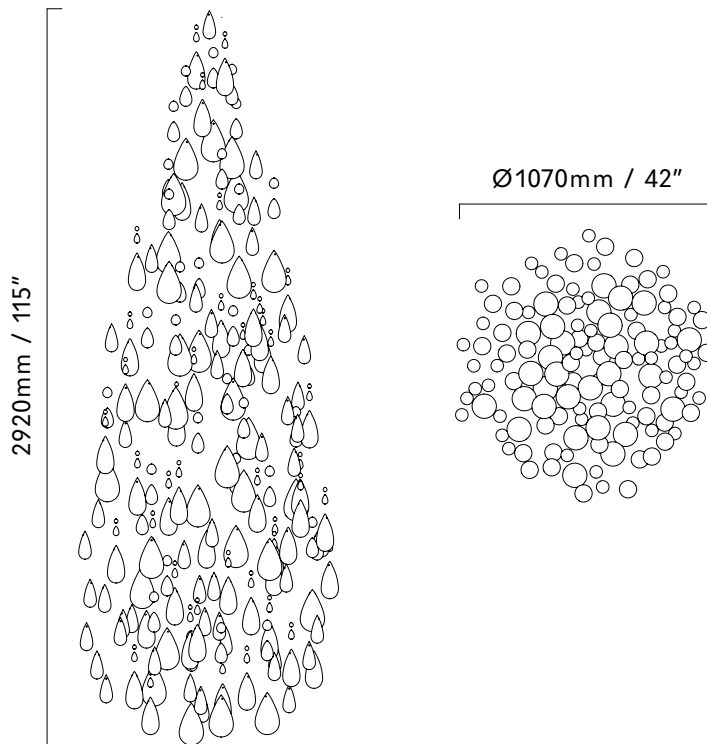

RAINDROP LARGE

DIMENSIONS

Ø1070mm x H2920mm
/ Ø42" x H115"

WEIGHT

48kg / 106lbs

MATERIALS

Hand blown borosilicate glass

AVAILABLE FINISHES

126 x Ø14mm / ½" flush ceiling fixings - requires ceiling cavity

CEILING FIXING FINISH

White powdercoat

LIGHTING

7 x spotlights (lamps supplied)
7.5w GU10 LED 2700k

Optional:

8 x drop lights
Integrated LED 4.8w 3000k