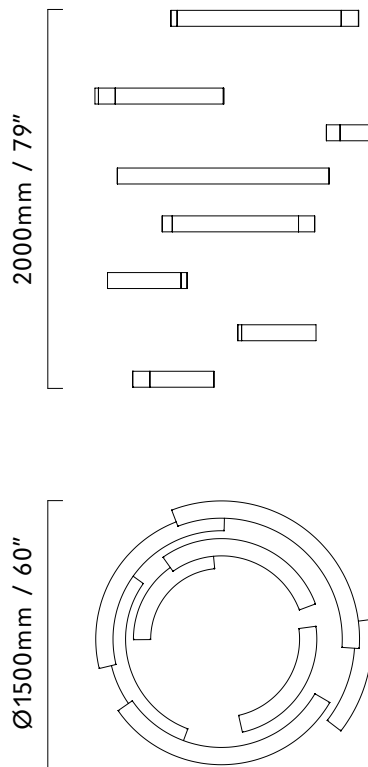

# FLURRY SMALL

## DIMENSIONS

Ø1200mm x H1500mm  
/ Ø47" x H60"

## WEIGHT

20kg / 45lbs

## CANOPY

24 x Ø32mm / 1 ¼" flush ceiling  
fixings - requires ceiling cavity