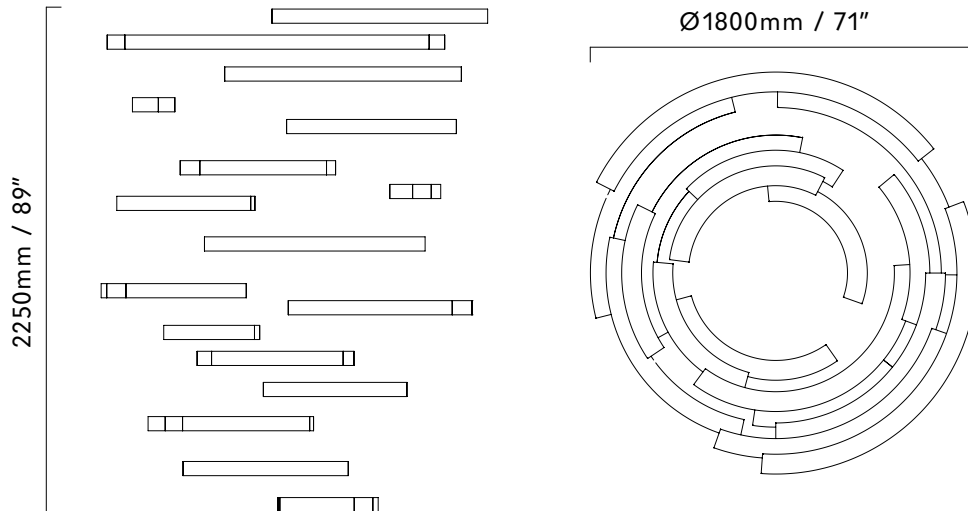

FLURRY MEDIUM

DIMENSIONS

Ø1800mm x H2250mm
/ Ø71" x H89"

NUMBER OF ELEMENTS

17

WEIGHT

65kg / 145lbs

MATERIALS

Aluminium & white PVC diffuser

AVAILABLE FINISHES

RAL powdercoat finish

SUSPENSION

Nylon coated steel cable -
please specify overall height
required from the ceiling to the
bottom of the fitting

CANOPY

51 x Ø32mm / 1 ¼" flush ceiling
fixings - requires ceiling cavity