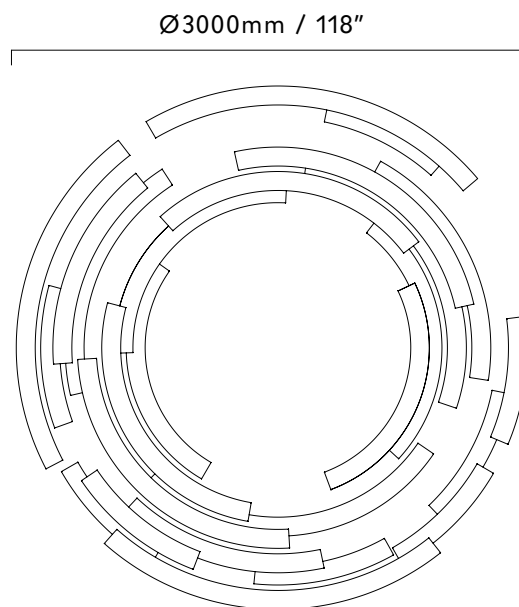

# FLURRY LARGE

## DIMENSIONS

Ø3000mm x H3750mm  
/ Ø118" x H148"

## NUMBER OF ELEMENTS

25