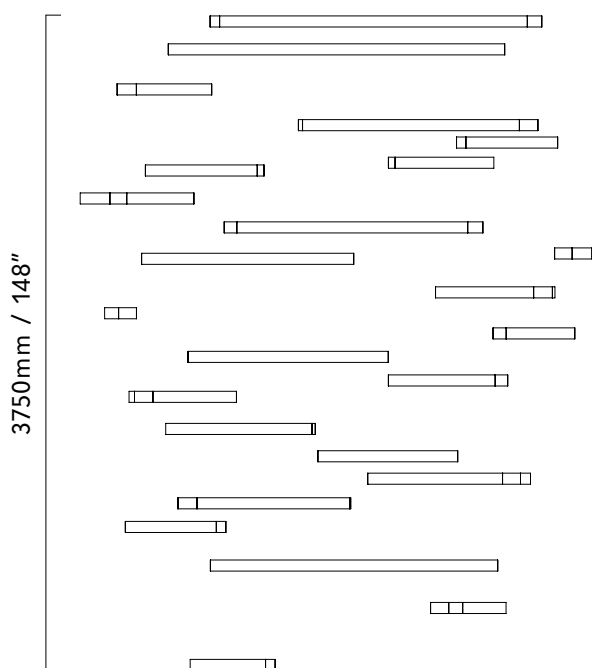

# FLURRY LARGE

## DIMENSIONS

Ø3000mm x H3750mm  
/ Ø118" x H148"

## NUMBER OF ELEMENTS

25

## WEIGHT

125kg / 275lbs