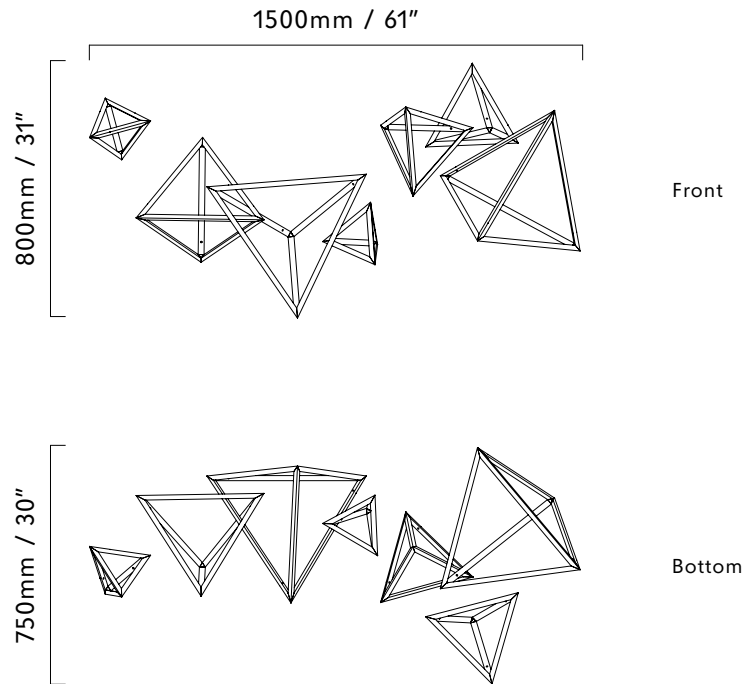

BANGLE SMALL

DIMENSIONS

L1550mm x W750mm x H800mm
/ L61" x W30" x H31"

NUMBER OF BANGLES

7 x varying sizes

WEIGHT

5kg / 11lbs

MATERIALS