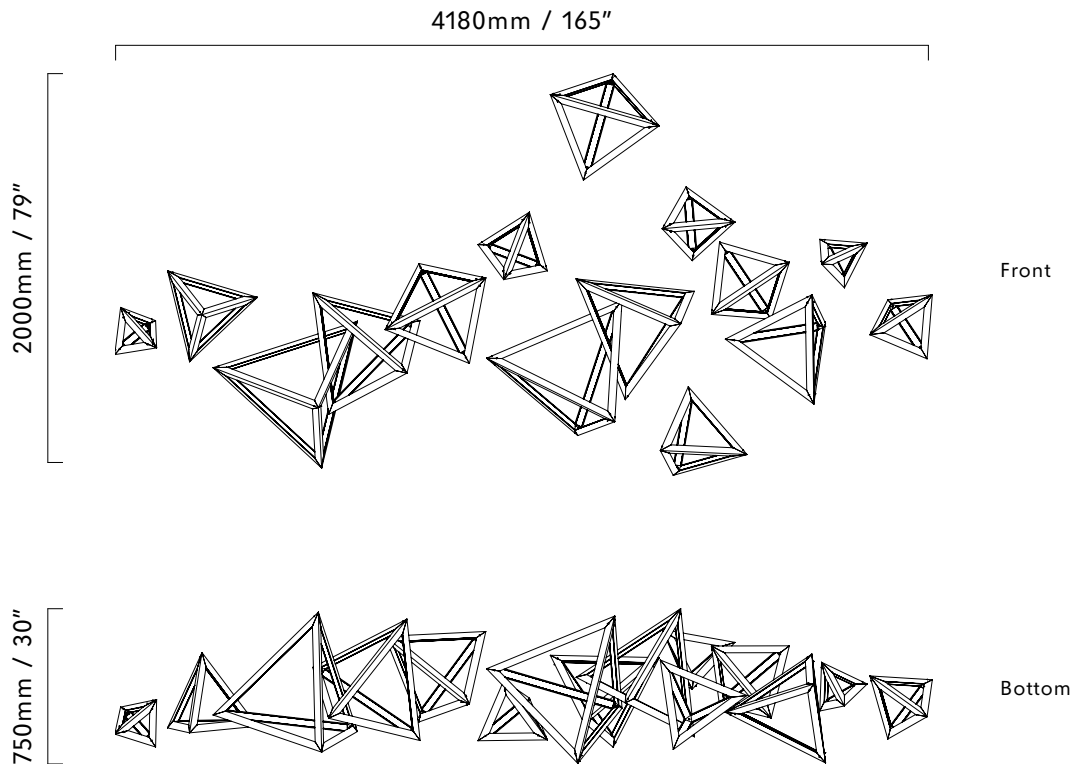

BANGLE LED 03

DIMENSIONS

L4180mm x W750mm x H2000mm
/ L165" x W30" x H79"

NUMBER OF BANGLES

15 x varying sizes

WEIGHT

23kg / 51lbs

MATERIALS