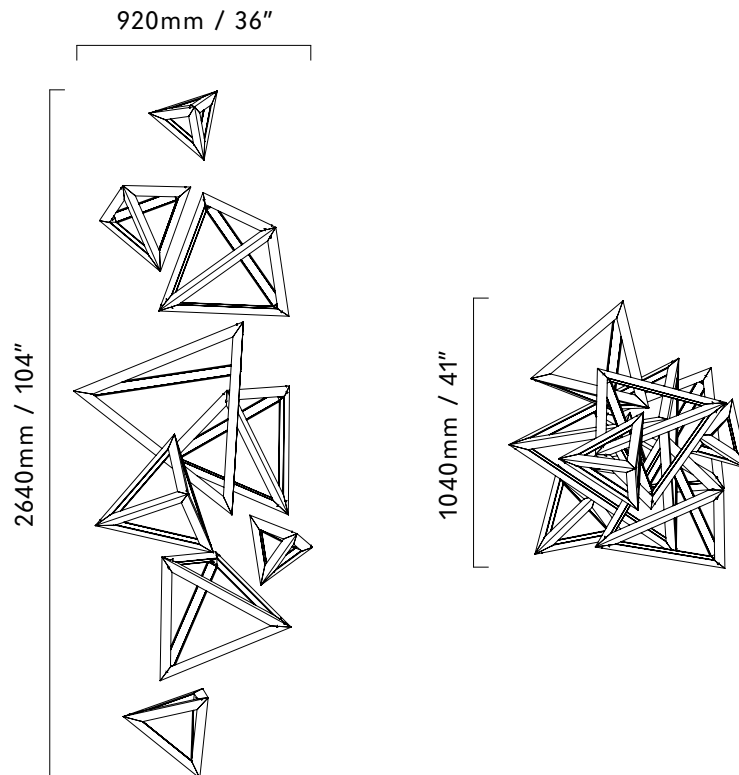

BANGLE LED 02

DIMENSIONS

L920mm x W1040mm x H2640mm
/ L36" x W41" x H104"

NUMBER OF BANGLES

9 x varying sizes

WEIGHT

13kg / 29lbs

MATERIALS