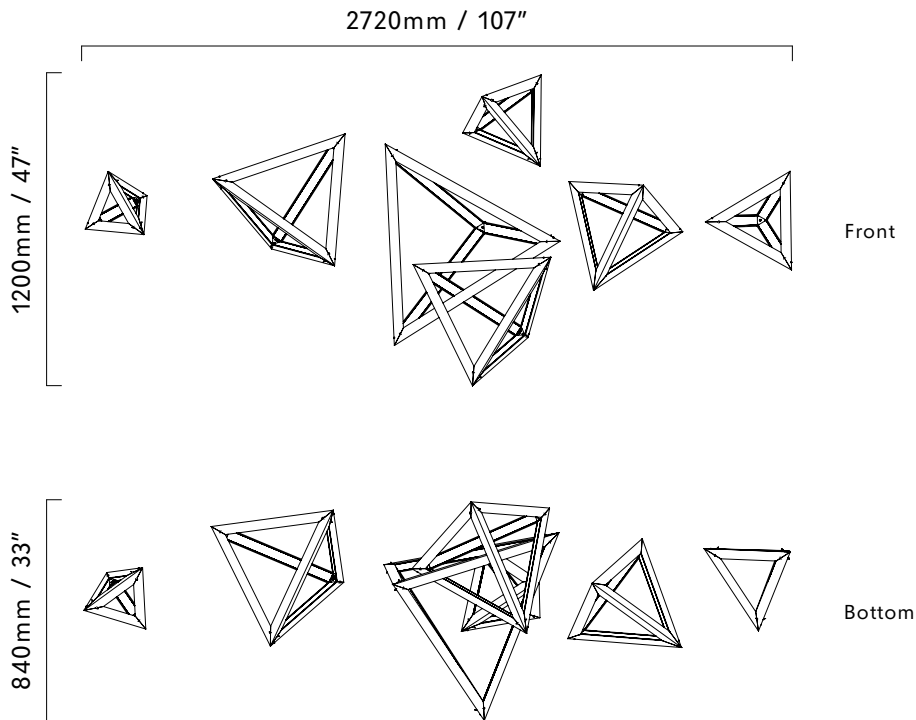

## DIMENSIONS

L2720mm x W840mm x H1200mm  
/ L107" x W33" x H47"

## NUMBER OF BANGLES

7 x varying sizes

## WEIGHT

10kg / 22lbs