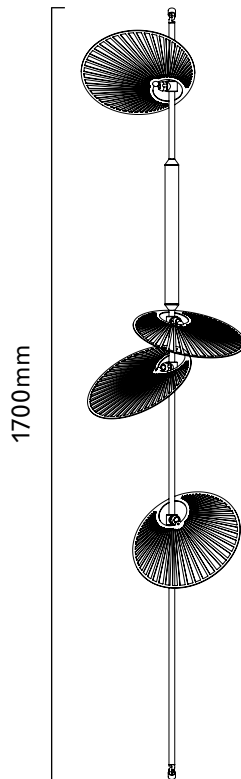

MAYA WALL TO WALL

LMWL-LEAF-WLWL-GLD-STD

3D View

Dimensions

Max 430mm

Wall Fixing Detail

DIMENSIONS

L1700mm x Ø Max 430mm

WEIGHT

0.8kg

MATERIALS

Aluminium, frosted acrylic

FIXING

Two wall fixings

FINISH

Champagne Gold

LIGHTING

1 x Integrated LED

15 Watts Total

2700k | CRI 90+

50k Hours lifespan

POWER

240V Plug In Driver

Rocker Switch on/off