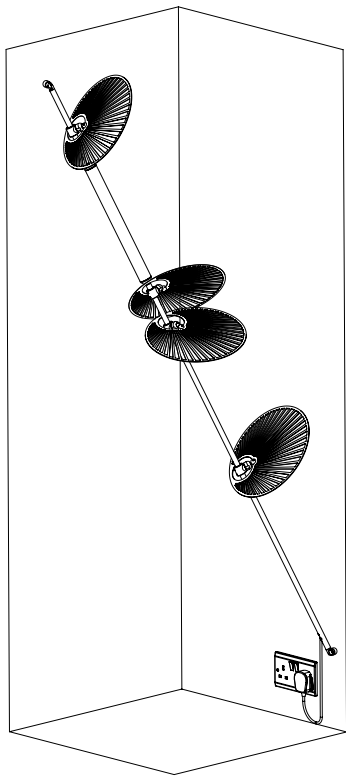

MAYA WALL TO WALL

LMWL-LEAF-WLWL-GLD-STD

3D View

Dimensions

Max 430mm

Wall Fixing Detail

DIMENSIONS

L1700mm x Ø Max 430mm

WEIGHT

0.8kg

MATERIALS

Aluminium, frosted acrylic

FIXING

Two wall fixings

FINISH

Champagne Gold

LIGHTING

1 x Integrated LED

15 Watts Total

2700k | CRI 90+

50k Hours lifespan

POWER

240V Plug In Driver

Rocker Switch on/off