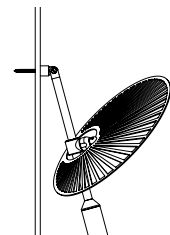

MAYA WALL TO WALL

LMWL-LEAF-WLWL-GLD-STD

3D View

Dimensions

Max 430mm

Wall Fixing Detail

DIMENSIONS

L1700mm x Ø Max 430mm

WEIGHT

0.8kg

MATERIALS

Aluminium, frosted acrylic

FIXING

Two wall fixings

FINISH

Champagne Gold