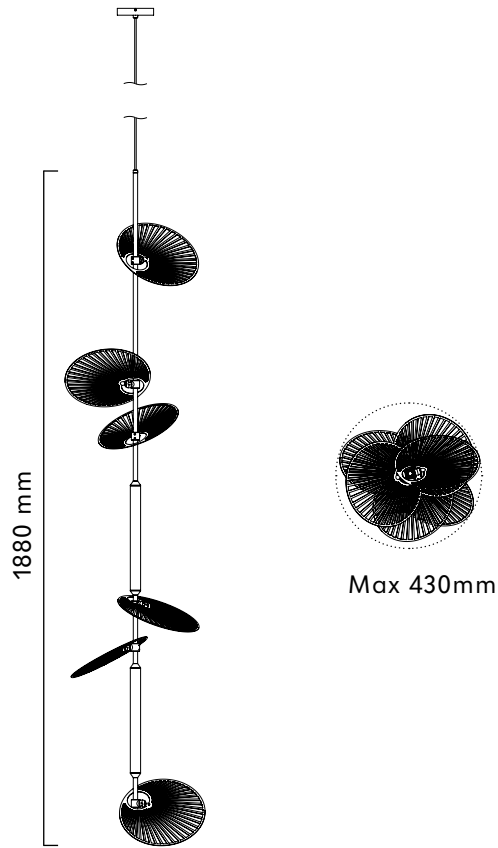

MAYA 6 PENDANT

LMPD-LEAF-VRLG-GLD-STD

DIMENSIONS

L1880mm x Ø Max 430mm

FLEX

3 metres of black braided flex
(adjustable)

WEIGHT

1.5kg

MATERIALS

Aluminium, frosted acrylic
diffuser

FINISH

Champagne Gold

LIGHTING

2 x Integrated LED modules

30 Watts total

2700k | CRI 90+

50k Hours lifespan

Dimmable

POWER

24V Low voltage driver to be
placed in ceiling cavity