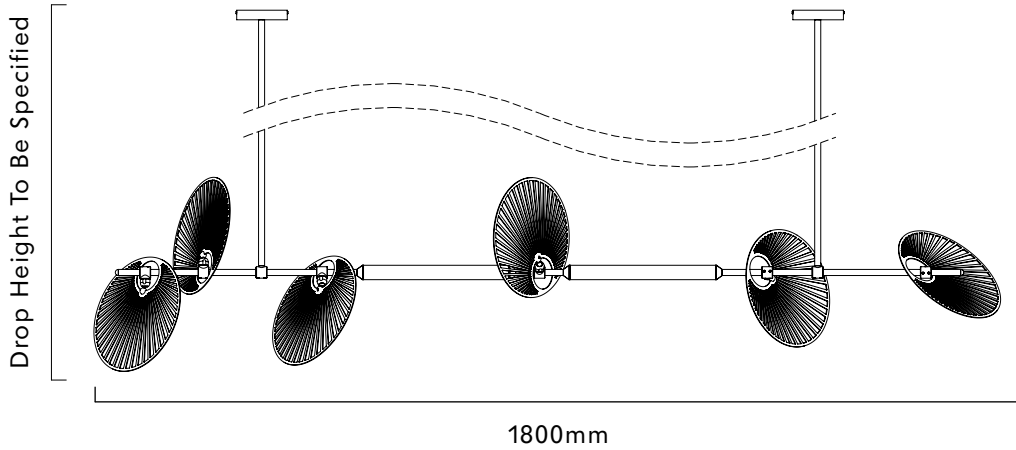

# MAYA 6 HORIZONTAL

LMPD-LEAF-HZLG-GLD-STD

Max 430mm

## DIMENSIONS

L1800mm x Ø Max 430mm

Drop height to be specified on order