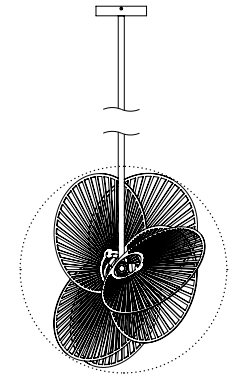

# MAYA 6 HORIZONTAL

LMPD-LEAF-HZLG-GLD-STD

Max 430mm

## DIMENSIONS

L1800mm x Ø Max 430mm

Drop height to be specified on order