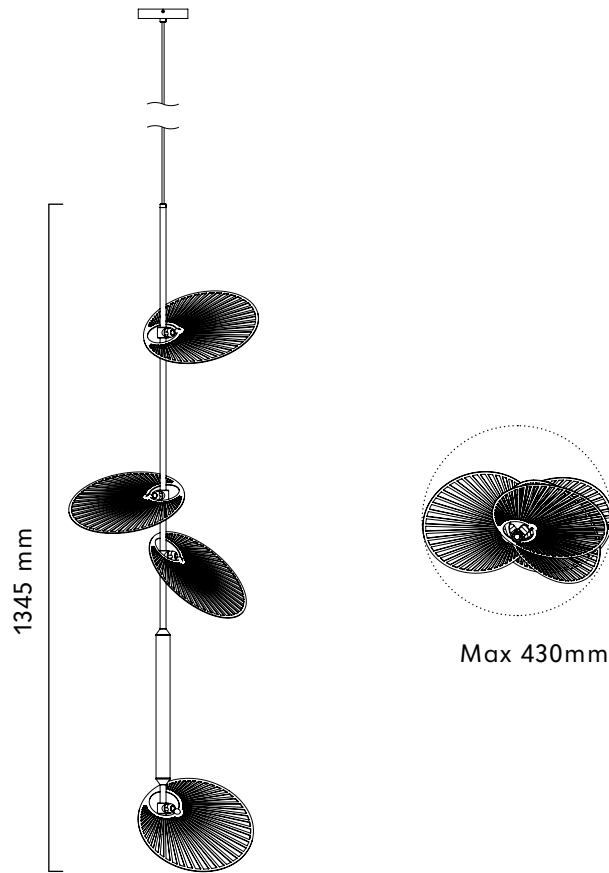

MAYA 4 PENDANT

LMPD-LEAF-VRMD-GLD-STD

DIMENSIONS

L1345mm x Ø Max 430mm

FLEX

3 metres of black braided flex
(adjustable)

WEIGHT

1.1kg

MATERIALS

Aluminium, frosted acrylic
diffuser

FINISH

Champagne Gold

LIGHTING

1 x Integrated LED
15 Watts Total
2700k | CRI 90+
50k Hours lifespan
Dimmable

POWER

24V Low voltage driver to be
placed in ceiling cavity