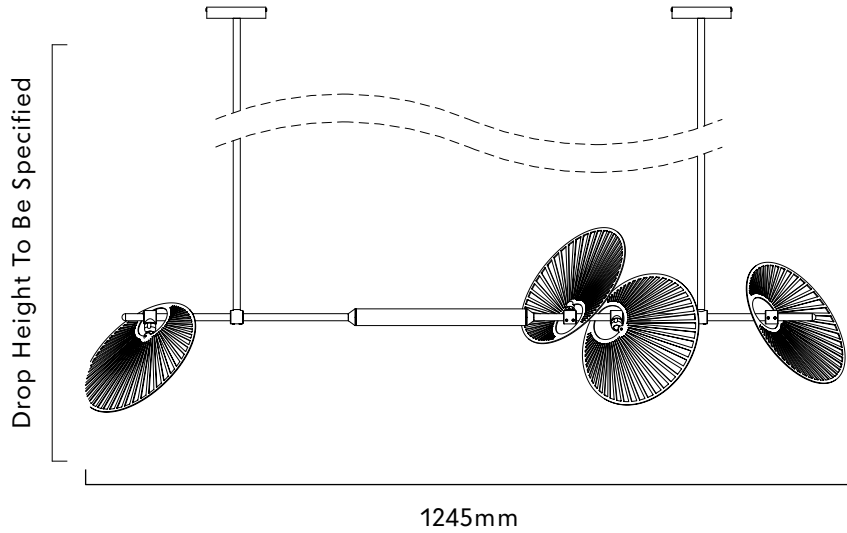

MAYA 4 HORIZONTAL

LMPD-LEAF-HZSM-GLD-STD

DIMENSIONS

L1245mm x Ø Max 430mm

Drop height to be specified on order

WEIGHT

1.1kg

MATERIALS

Aluminium, frosted acrylic

FINISH

Champagne Gold

LIGHTING

1 x Integrated LED

15 Watts Total

2700k | CRI 90+

50k Hours lifespan

Dimmable

POWER

24V Low voltage driver to be placed in ceiling cavity