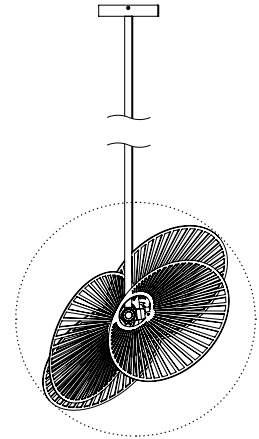

MAYA 4 HORIZONTAL

LMPD-LEAF-HZSM-GLD-STD

DIMENSIONS

L1245mm x Ø Max 430mm

Drop height to be specified on order

WEIGHT

1.1kg

MATERIALS

Aluminium, frosted acrylic

FINISH

Champagne Gold

LIGHTING

1 x Integrated LED

15 Watts Total

2700k | CRI 90+

50k Hours lifespan

Dimmable

POWER

24V Low voltage driver to be placed in ceiling cavity